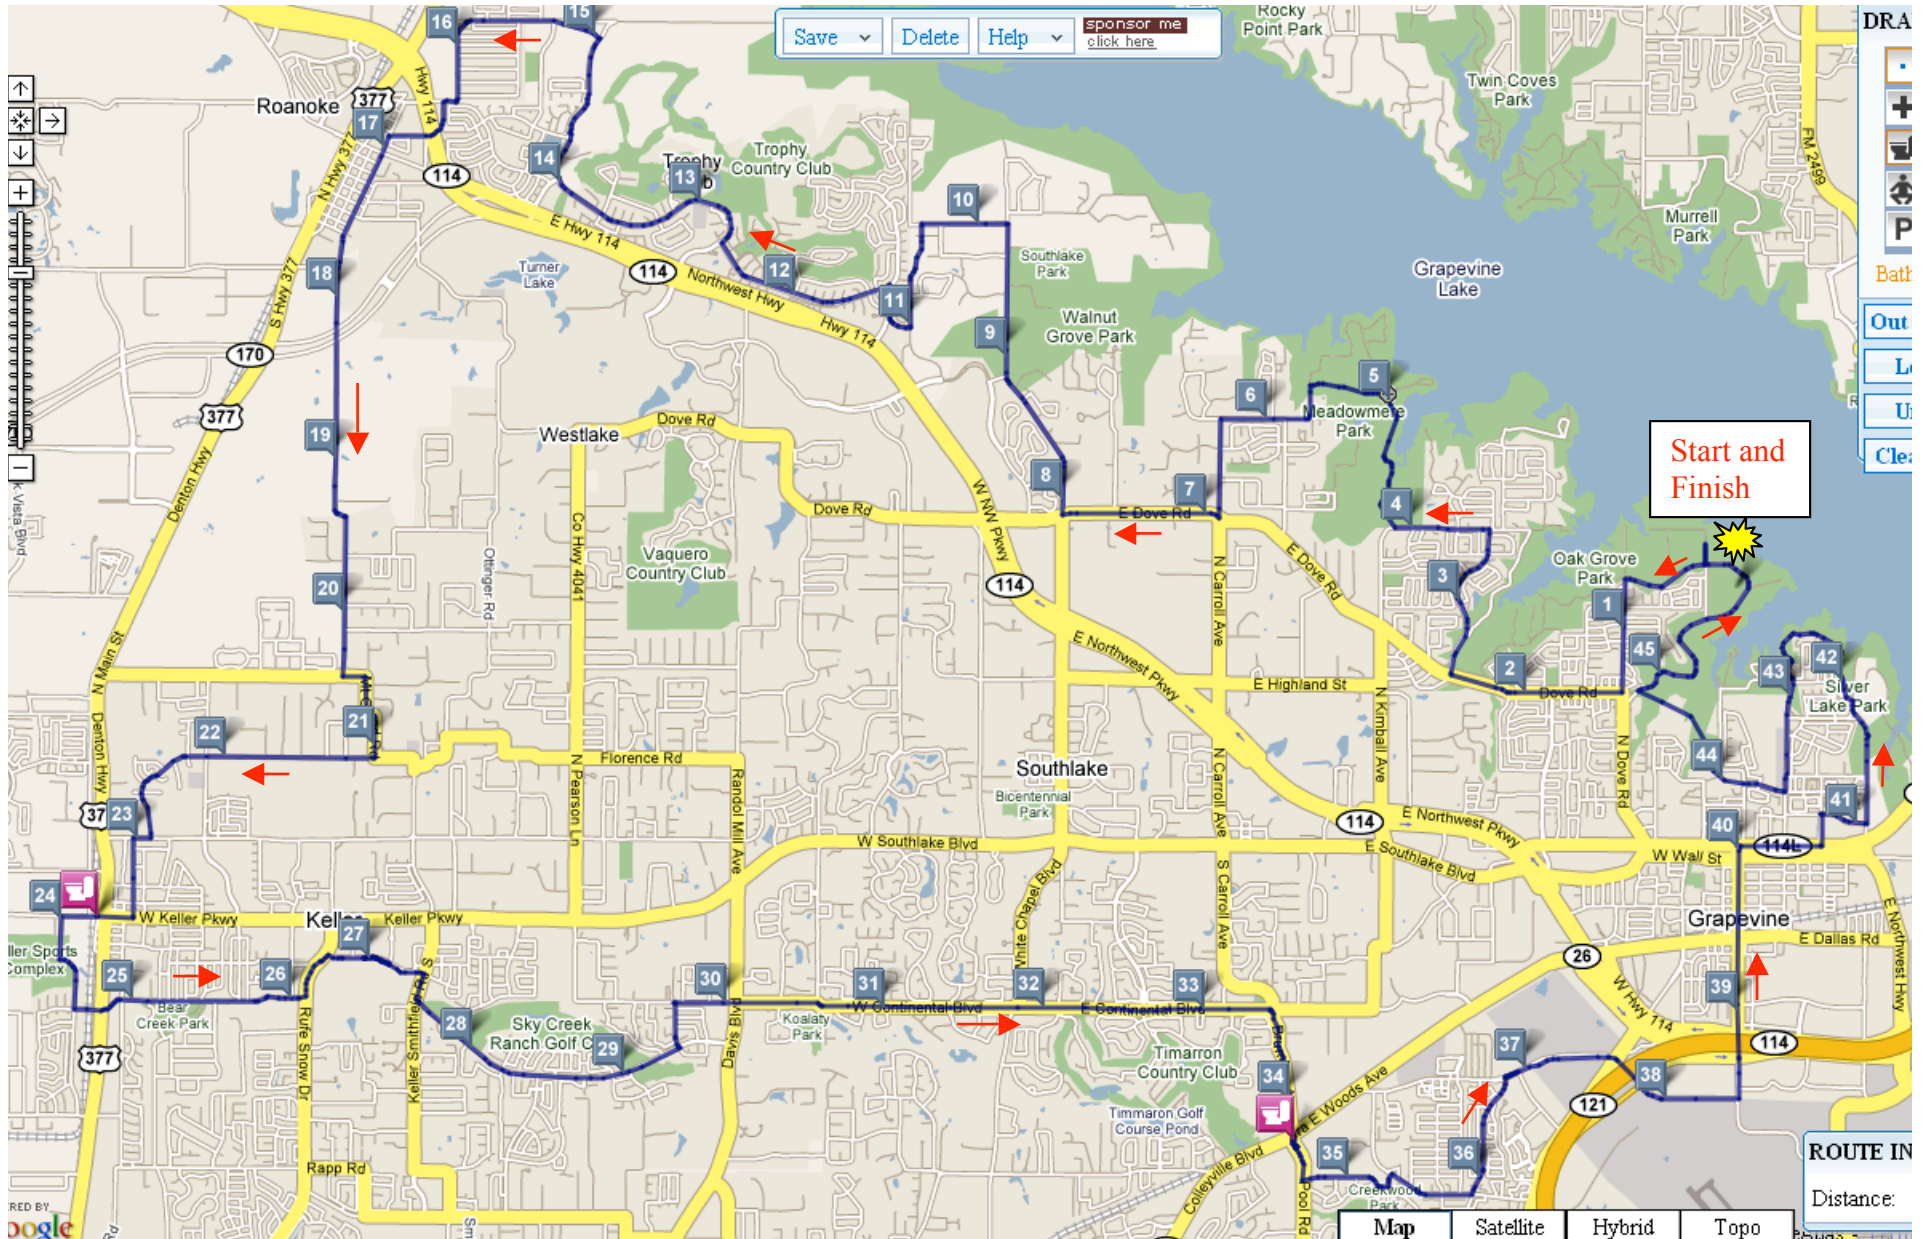

Long Route – 2007 GDB Summer Bash – Approx 46 miles

Start	0 mi
Turn right at Oak Grove Park Rd	0.14 mi
Turn left at Dove Loop Rd	0.69 mi
Turn right at Dove Rd	1.4 mi
Turn right at Silvercrest	2.49 mi
Turn left at Kimball Rd	3.52 mi
Turn right into Meadowmere Park at base of hill on Meadowmere Ln	4.15 mi
Turn left at Perch West	5.03 mi
Turn left at Midway	5.50 mi
Continue right at Burney Ln	5.73 mi
Turn left at N Carroll Ave	6.29 mi
Turn right at E Dove Rd	6.91 mi
Turn right at White Chapel Rds	7.75 mi
Turn left at W Bob Jones Rd	9.83 mi
Turn left onto T W King Rd	10.36 mi
Turn right at Plaza Dr	11.02 mi
Turn right onto Trophy Wood Dr	11.30 mi
Turn left at Indian Creek Dr	11.60 mi
Turn right at Trophy Club Dr	12.75 mi
Turn left onto Marshall Creek Rd (no road sign)	15.20 mi
Turn left at Howe Rd	16.00 mi
Turn left at Lois St (no sign)	16.67 mi

Slight left onto Walnut St	16.90 mi
Continue on Roanoke Rd	17.81 mi
Turn left at Mt Gilead Rd	20.39 mi
Veer right to remain on Mt Gilead	20.50 mi
Turn right at Bancroft Rd	21.08 mi
Continue on Norma Ln	22.13 mi
Turn right at Johnson Rd	22.92 mi
Turn left at Jessie St	23.03 mi
Turn right at 1709/W Keller Pkwy	23.52 mi
Rest Stop at Shell station	23.74 mi
Exit right on 1709/Keller Pkwy	23.75 mi
Turn left at Sports Pkwy	23.98 mi
Turn left at Chisolm Trail	24.25 mi
Turn left at Bear Creek Rd	24.61 mi
Continue on Bear Creek Pkwy	24.78 mi
Turn left at Rufe Snow	26.10 mi
Turn right at Bear Creek Pkwy	26.41 mi
Turn right at Keller Smithfield Rd	27.07 mi
Turn left at Bear Creek Pkwy	27.24 mi
Turn left at Edgebrook Ave	29.08 mi
Turn right at Union Church Rd	29.37 mi
Continue on Continental Blvd	29.70 mi
Enter the traffic circle	33.11 mi